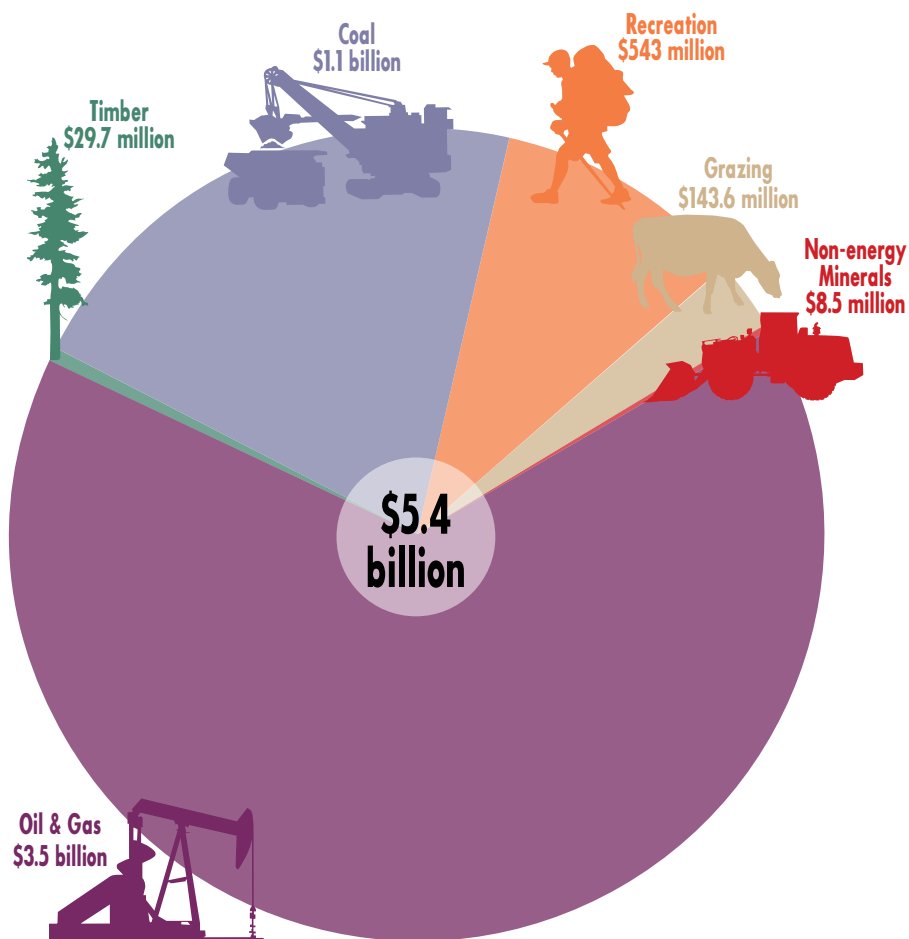

U.S. Department of the Interior
Bureau of Land Management

BLM Colorado

Economic Contributions from BLM-Managed Lands FY15

66.4M surface acres in Colorado | 8.3M BLM surface acres | 27.1M BLM subsurface acres